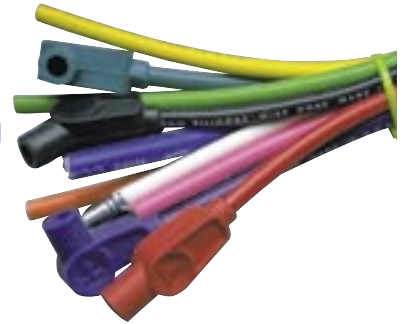

PROMOTIONAL AND DISPLAY MERCHANDISE

SHELF TALKER WIRE DISPLAY

Spiro Pro Wire Display
Box contains all 8 colors
of wire, with 25 four-color
brochures

Part No. 000250

PRO WIRE SAMPLE SET

Bundle contains all colors of Taylor "Pro" wire.
Samples of all 100%
silicone Pro
Boots® - 90°, 135°
and 180° and snap ring
spark plug terminals.

Part No. 000150

CONVOLUTED TUBING SAMPLE KIT

Sample kit
includes One
each of blue,
red, white,
yellow, teal,
purple and
black tubing.

Part No. 000140

PREMIUM WIRE SAMPLE KIT

Kit contains Wire sample
of one each;
ThunderVolt 50,
Extreme Service
Series and Full
Metal Jacket.

Part No. 000151

TAYLOR BANNER

32" x 72" Vinyl • Part No. 000168

DECALS

High quality weather resistant vinyl

- #000158 - Small 1.5" x 3.5"
- #000157 - Large 4.0" x 10.5" Vertex Decal
- #000156 - Medium 2.75" x 7.50" Vertex Decal
- #000154 - Medium 2.75" x 6.5"
- #000152 - Large 3.5" x 8.25"
- #000162 - 15" x 35" Trailer Decal
- #000163 - Taylor Patch