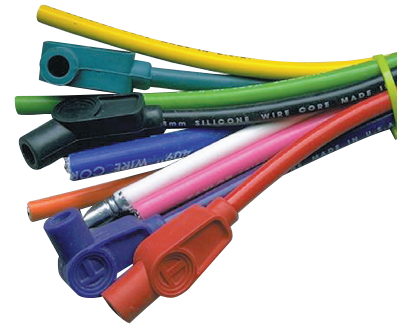

PROMOTIONAL AND DISPLAY MERCHANDISE

SHELF TALKER WIRE DISPLAY

Spiro-Pro Wire Display Box contains 11 colors of wire, with 25 four-color brochures

Part No. 000250

CONVOLUTED TUBING SAMPLE KIT

Sample kit includes One each of blue, red, white, yellow, purple and black tubing.

Part No. 000140

DECALS

High quality weather resistant vinyl

- #000158 - Small 1.5" x 3.5"
- #000157 - Large 4.0" x 10.50" Vertex Decal
- #000159 - Medium 2.75" x 7.50" Vertex Decal
- #000154 - Medium 2.75" x 6.5"
- #000152 - Large 3.5" x 8.25"
- #000162 - 15" x 35" Trailer Decal
- #000163 - Taylor Patch

PRO WIRE SAMPLE SET

Bundle contains all colors of Taylor "Pro" wire. Samples of all 100% silicone Pro Boots® - 90°, 135° and 180° and snap ring spark plug terminals.

Part No. 000150

PREMIUM WIRE SAMPLE KIT

Kit contains Wire sample of one each; ThunderVolt 50, Extreme Service Series and Full Metal Jacket.

Part No. 000151

TAYLOR BANNER

32" x 72" Vinyl • Part No. 000168

POP DISPLAYS HEADERS

- #000251 - Display Card Only 18"H x 36"L
- #970000-1 Display with 3-Wires
- #970001-1 Display with 8-Wires