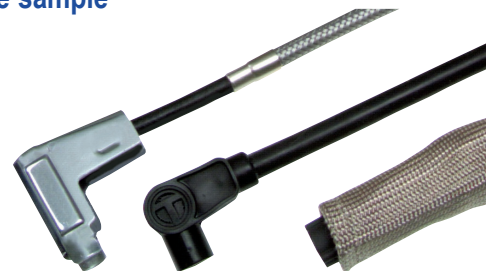

PROMOTIONAL AND DISPLAY MERCHANDISE

SHELF TALKER WIRE DISPLAY

Spiro-Pro Wire Display Box contains 11 colors of wire, with 25 four-color brochures

Part No. 000250

CONVOLUTED TUBING SAMPLE KIT

Sample kit includes One each of blue, red, white, yellow, purple and black tubing.

Part No. 000140

DECALS

High quality weather resistant vinyl

- #000158 - Small 1.5" x 3.5"
- #000157 - Large 4.0" x 10.50" Vertex Decal
- #000159 - Medium 2.75" x 7.50" Vertex Decal
- #000154 - Medium 2.75" x 6.5"
- #000152 - Large 3.5" x 8.25"
- #000162 - 15" x 35" Trailer Decal
- #000163 - Taylor Patch

PRO WIRE SAMPLE SET

Bundle contains all colors of Taylor "Pro" wire. Samples of all 100% silicone Pro Boots® - 90°, 135° and 180° and snap ring spark plug terminals.

Part No. 000150

PREMIUM WIRE SAMPLE KIT

Kit contains Wire sample of one each; ThunderVolt 50, Extreme Service Series and Full Metal Jacket.

Part No. 000151

TAYLOR BANNER

32" x 72" Vinyl • Part No. 000168

POP DISPLAYS HEADERS

- #000251 - Display Card Only 18"H x 36"L
- #970000-1 Display with 3-Wires
- #970001-1 Display with 8-Wires